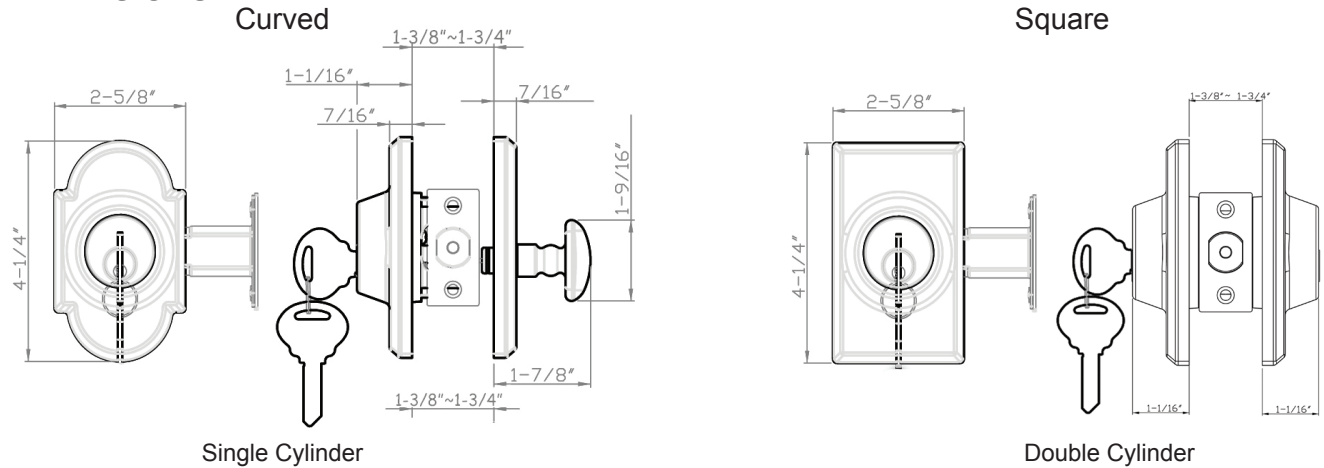

**DEADBOLTS  
SANDCAST COLLECTION**

**DELANEY**  
*Designer Series™*

**DIMENSIONS**

**STANDARD SPECIFICATIONS**

|                       |  |                     |  |
|-----------------------|--|---------------------|--|
| <b>Door Prep</b>      | Cross bore: 2-1/8"<br>Edge bore: 1"<br>Latch face: 1" x 2-1/4"       | <b>Latches</b>      | Deadbolt: 2-3/8" & 2-3/4" adjustable (9092)<br>Faceplate: 1" x 2-1/4" round corner<br>Bolt: Brass with hardened steel rod. Full 1" throw |
| <b>Backset</b>        | Fits 2-3/8" and 2-3/4"   | <b>Strikes</b>      | 1-3/4" x 2-1/4" round corner (9113 & 9117)   |
| <b>Door Thickness</b> | 1-3/8" ~ 1-3/4" door standard  | <b>Wood Screws</b>  | Combination screws that suit both wood or metal door mounting<br>Includes 3" Security Screws   |
| <b>Cylinder</b>       | SC4 6-pin <b>standard</b> . KW1 5-Pin Optional. Deadbolts packed KA4 | <b>Door Handing</b> | Not Required   |

**PRICING**

| Model  | Function        | WT/CTN | CTN QTY | AP<br>Aged Pewter |         | ABR<br>Aged Bronze |         | ABK<br>Aged Black |         |         |
|--------|-----------------|--------|---------|-------------------|---------|--------------------|---------|-------------------|---------|---------|
|        |                 |        |         | CURVED            | SQUARE  | CURVED             | SQUARE  | CURVED            | SQUARE  |         |
| 200-IM | Single Cylinder | 34 Lbs | 12 Pcs  | Item No.          | 631008C | 631008S            | 631000C | 631000S           | 631009C | 631009S |
|        |                 |        |         | List Price        | \$69.69 | \$69.69            | \$69.69 | \$69.69           | \$69.69 | \$69.69 |
| 210-IM | Double Cylinder | 40 Lbs | 12 Pcs  | Item No.          | 631508C | 631508S            | 631500C | 631500S           | 631509C | 631509S |
|        |                 |        |         | List Price        | \$92.09 | \$92.09            | \$92.09 | \$92.09           | \$92.09 | \$92.09 |